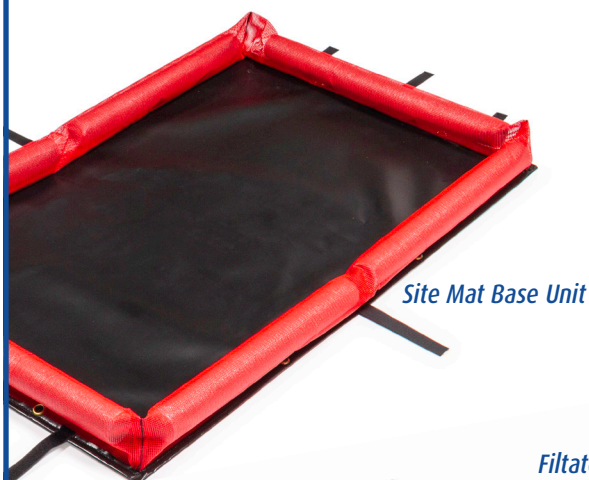

Yes! *Keep reading, contact your NPS Spill Control representative and start stocking the Site Mat today!*

Site Mat

Portable spill containment that contains fuels and oils while letting rain water flow through the mat.

Site Mat: Portable, On-Site Spill Protection

Outdoor Solutions For Portable Spill Prevention and Containment

Developed to provide quality, on-site spill protection solutions, the Site Mat protects the surrounding environment from oil and fuel contamination. Offered in four size options, Site Mats with the Filtatech Smart Liners are ideal for:

- Small equipment storage and servicing
- Site pumps and generators
- Vehicle and large equipment maintenance

Filtatech Smart Liners combined with the Site Mat selectively absorbs hydrocarbons while allowing the free flow of water.

Site Mat Base Unit:

- Durable for demanding environments and on-site deployment
- Polyethylene foam side wall resists crushing and rebounds to its original shape
- Non-absorbent and washable, ideal for ongoing use
- Folds in half for easy storage and handling
- Should be used with Filtatech liner system