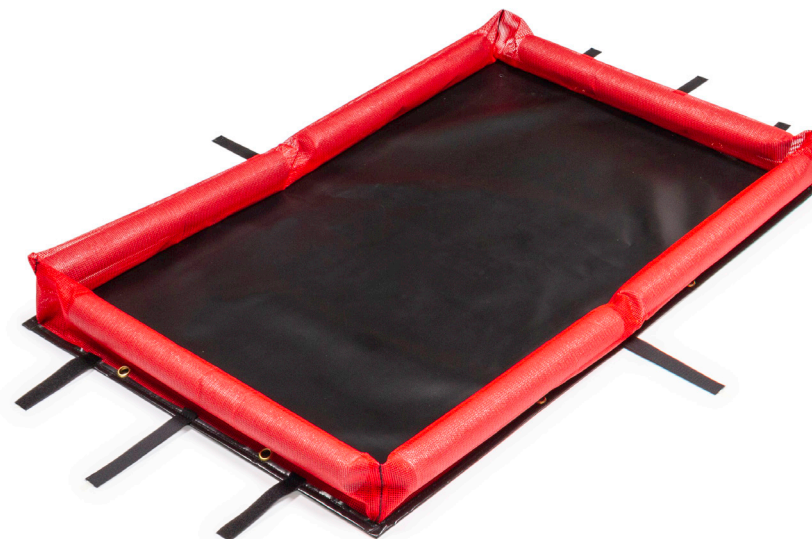

Yes! *Keep reading, contact your NPS Spill Control representative and start stocking the Site Mat today!*

Site Mat

Portable spill containment that contains fuels and oils while letting rain water flow through the mat.

Site Mat: Portable, On-Site Spill Protection

Outdoor Solutions For Portable Spill Prevention and Containment

Developed to provide quality, on-site spill protection solutions, the Site Mat protects the surrounding environment from oil and fuel contamination. Offered in four size options, Site Mats with the Filtatech Smart Liners are ideal for:

Site Mat Base Unit:

- Durable for demanding environments and on-site deployment
- Polyethylene foam side wall resists crushing and rebounds to its original shape
- Non-absorbent and washable, ideal for ongoing use
- Folds in half for easy storage and handling
- Should be used with Filtatech liner system

Filtatech Smart Liner Plus:

- Disposable, filtering liner
- Premium level of protection against fuel and oil release
- Full-perimeter side walls prevents contaminant release and keeps base unit cleaner
- Held in place using velcro tabs
- Manufactured using 80% recycled fibres